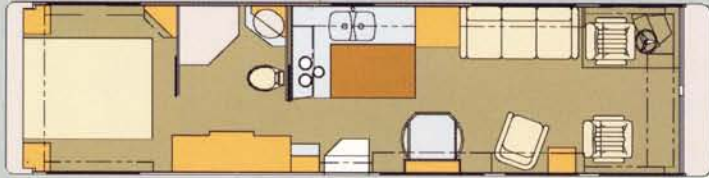

Individual Options

300HP Engine Upgrade
Onan 7.5kW Quiet Diesel™ Genset
MagID™ Electronic Engine Monitor
Datron® Mobile Satellite System
Delco® Telepath™ GPS Navigator
Fountainhead™ Countertops w/ Stainless
Steel Galley Sinks
Curved "L" Sofa
(Replaces Recliner/Bar Cabinet)
Deluxe Dining Chairs (3044 FE Only)
Dual Pane Windows
Garden Tub (35' plans only)
Washer/Dryer
Full Plank Wood Floor
CB Radio
Stereo VCR
Manual Armless Patio Awning
Mural

1998 Sahara Floor Plan Choices

3044 Center Bath
Front or Side Entry

3334 Center Bath
Front or Side Entry

3506 Slide Out
Private Bath - Front or Side Entry

3540 Private Bath
Front Entry

3550 Side Aisle
Front or Side Entry