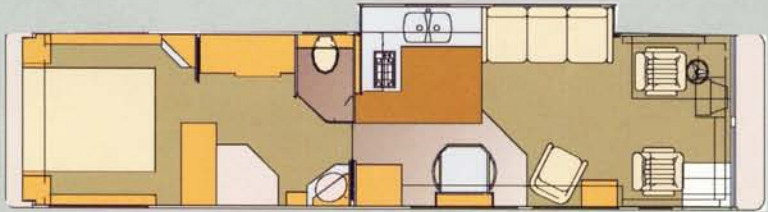

Individual Options

300HP Engine Upgrade
Onan 7.5kW Quiet Diesel™ Genset
MagID™ Electronic Engine Monitor
Datron® Mobile Satellite System
Delco® Telepath™ GPS Navigator
Fountainhead™ Countertops w/ Stainless
Steel Galley Sinks
Curved "L" Sofa
(Replaces Recliner/Bar Cabinet)
Deluxe Dining Chairs (3044 FE Only)
Dual Pane Windows
Garden Tub (35' plans only)
Washer/Dryer
Full Plank Wood Floor
CB Radio
Stereo VCR
Manual Armless Patio Awning
Mural

1998 Sahara Floor Plan Choices

3044 Center Bath
Front or Side Entry

3334 Center Bath
Front or Side Entry

3506 Slide Out
Private Bath - Front or Side Entry

3540 Private Bath
Front Entry

3550 Side Aisle
Front or Side Entry